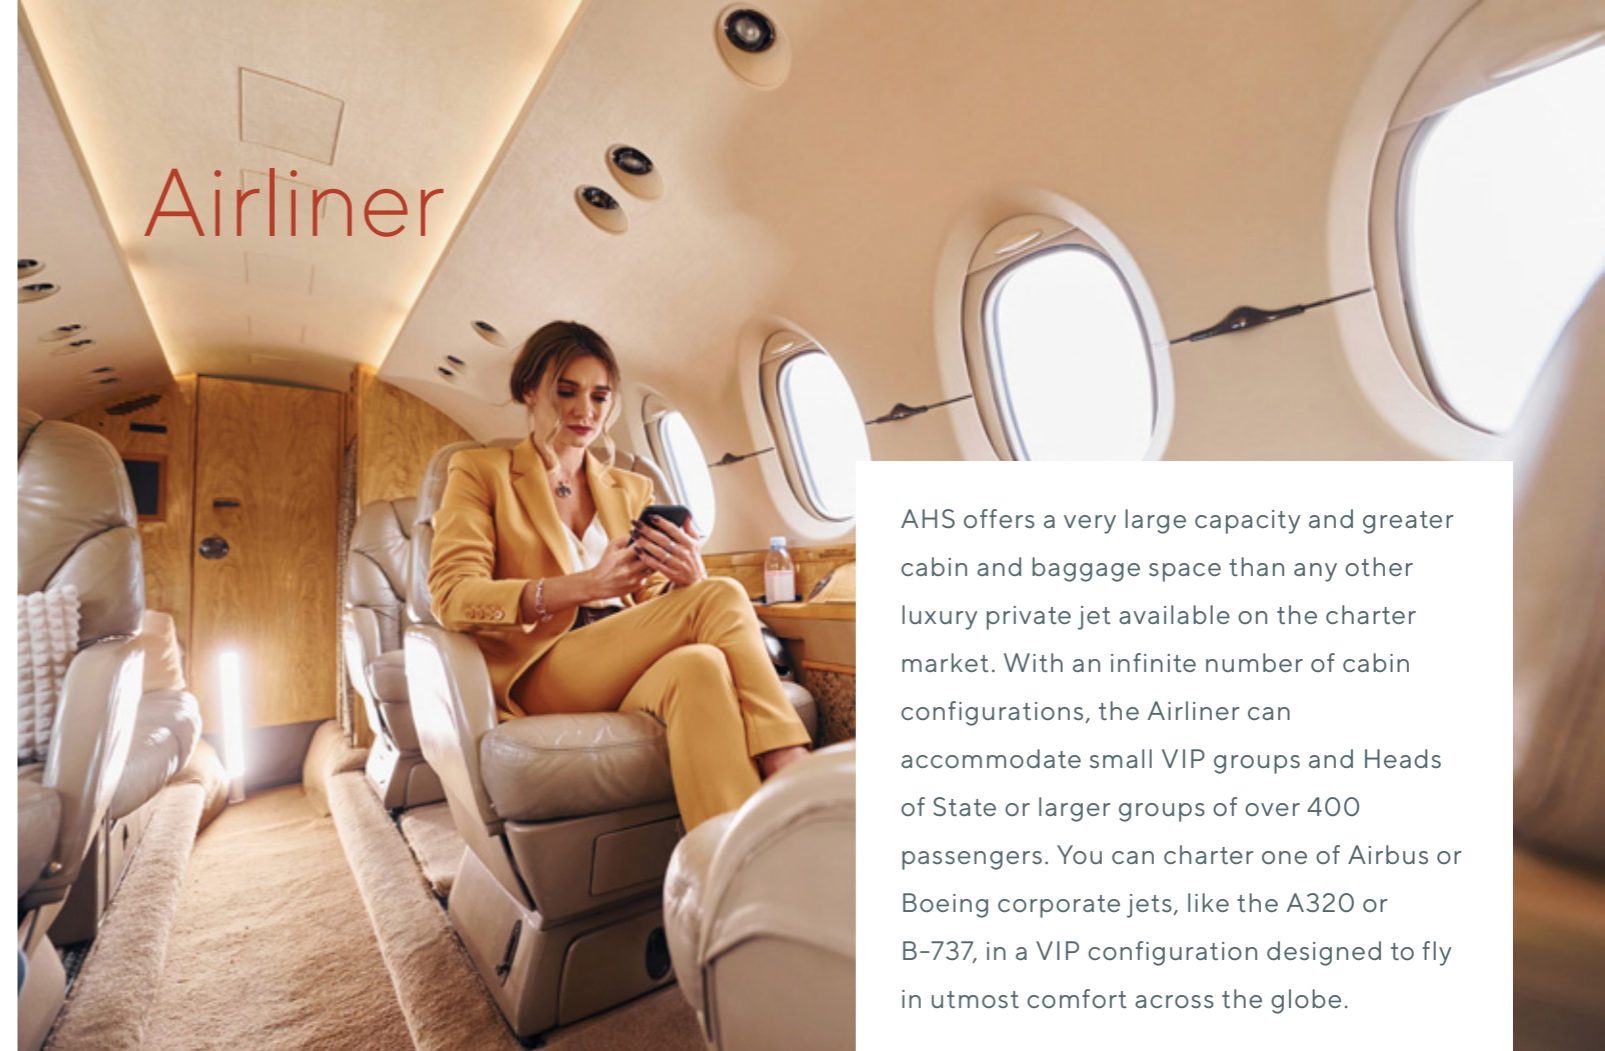

SPECIFICATIONS:

5 Persons
1 Pilots

140 kts
Speed

297 nm
Range

2381kg
MTOW /
AGW

Agusta 109

The Italian firm Leonardo created the lightweight, twin-engine, five-seater Agusta Westland AW109 helicopter. The AW109 is renowned for its multirole capabilities, serviceability, elegance, speed, and ease of control. The kind has proven to be very popular with VIP and business clients.

SPECIFICATIONS:

5 Persons
2 Pilots

130 kts
Speed

453 nm
Range

3175kg
MTOW /
AGW

Medevac Air Ambulance

An air medical evacuation (also known as a medevac or medivac) is a method of private air transportation for patients who are too ill or injured to endure the rigors of commercial flights. We provide international medevac air ambulance and repatriation services for patients worldwide. Our global operations work around the clock to assist you 24/7. Our medevac charter team is highly experienced in handling international air ambulance flights. We can help you to get from A to B safely and as quickly as possible. Onboard medical teams can care for patients with trauma, burns, respiratory problems, multiple organ failure, and other life-threatening conditions. We operate a rapid response service that can arrange medevac flights and crew at a moment's notice.